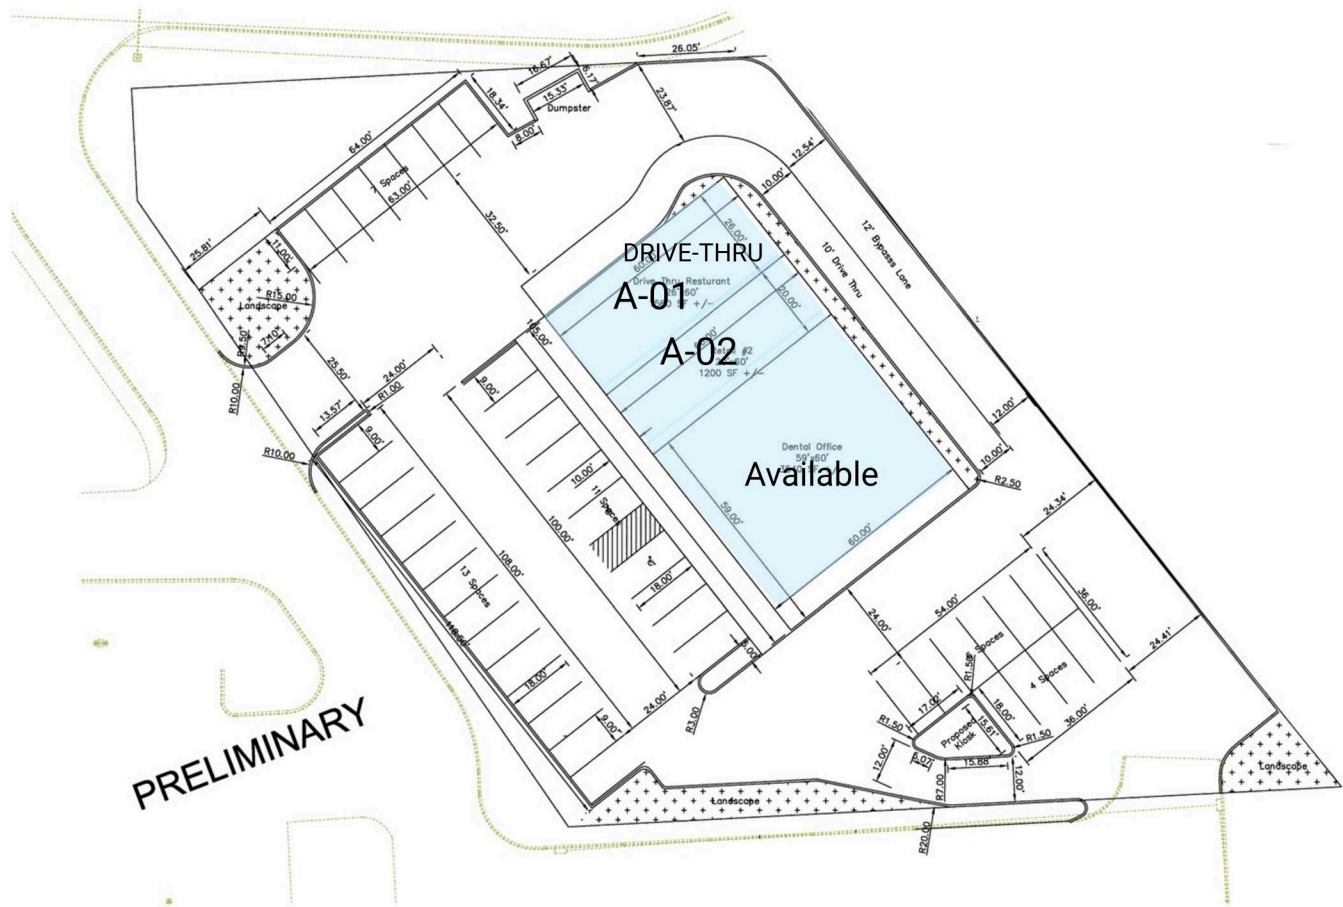

Carlsbad Shops

1695 University Drive, Carlsbad, NM 882240
Eddy County

A-01 Available	1,560 SF
A-02 Available	1,200 SF

A-03 Available	3,540 SF