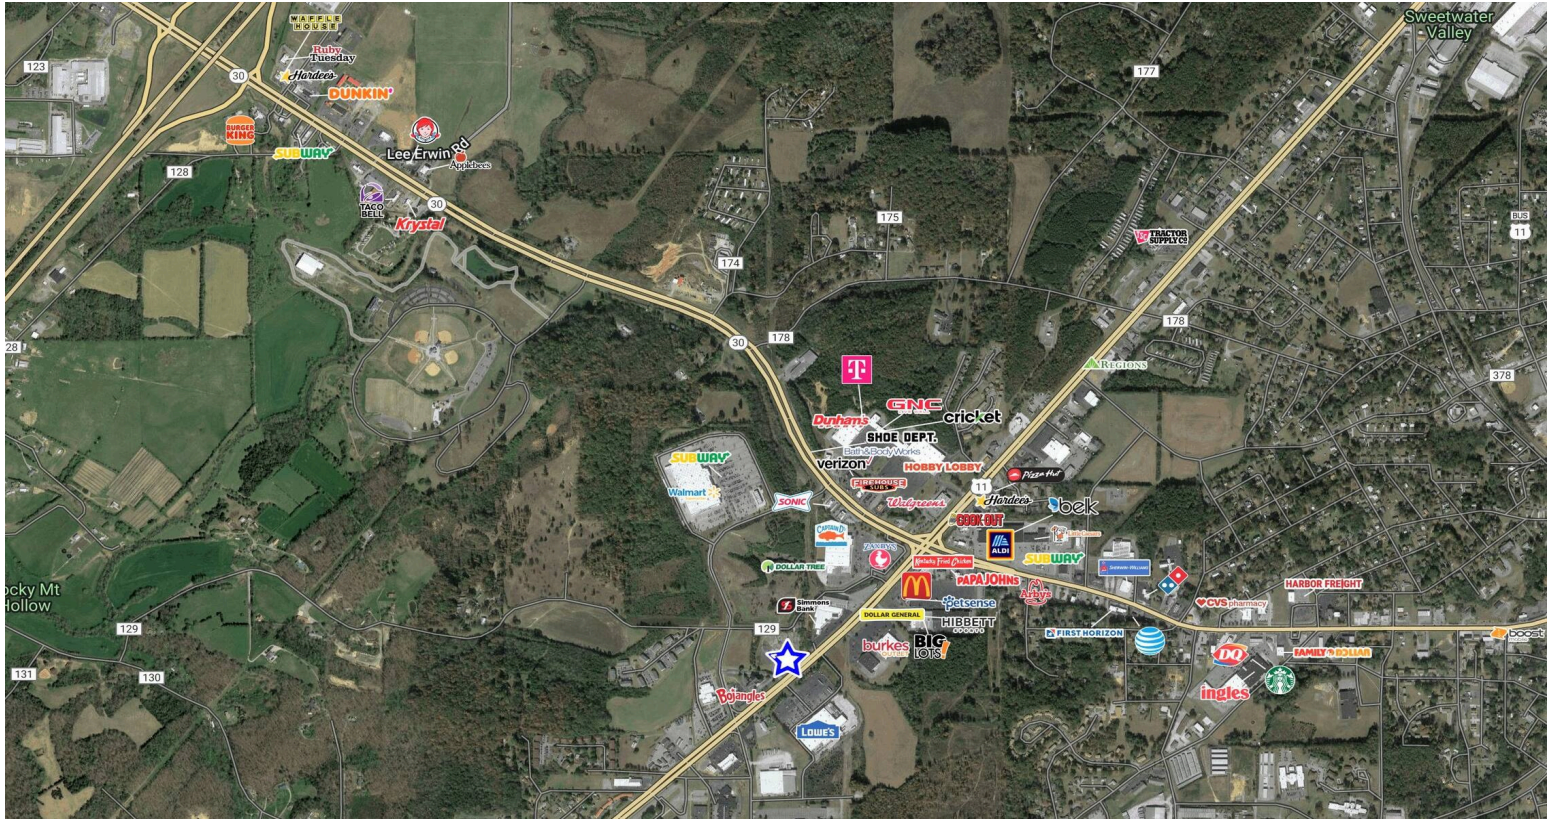

Athens Shops

1712 Congress Pkwy S, Athens, TN 37303
McMinn County

HIGHLIGHTS

County: McMinn
Type: Retail

CONTACT

Deirdre Delaporte
407.775.1645
Deirdre@Tricor.net

SHOP SPACE AND PADS AVAILABLE

- Developing a new multi-tenant retail building, centrally located within McMinn County
- Opportunity for a Freestanding building with a drive thru
- Excellent visibility along US Route 11 at a signalized intersection shared with Lowe's Home Improvement
- Conveniently located close to I-75, Athens is the midway point between Chattanooga and Knoxville
- 20,000 + vehicles per day
- Close proximity to McMinn County Grade Schools (K-12), City & County Administrative Operations, Tennessee College of Applied Technology, and McMinn County Vocational School

DEMOGRAPHICS

	3-MILE	5-MILE	10-MILE
Population	16,093	23,816	44,505
Average Household Income ($)	52,787	59,108	61,849

RETAILERS INCLUDE

MATTRESS FIRM